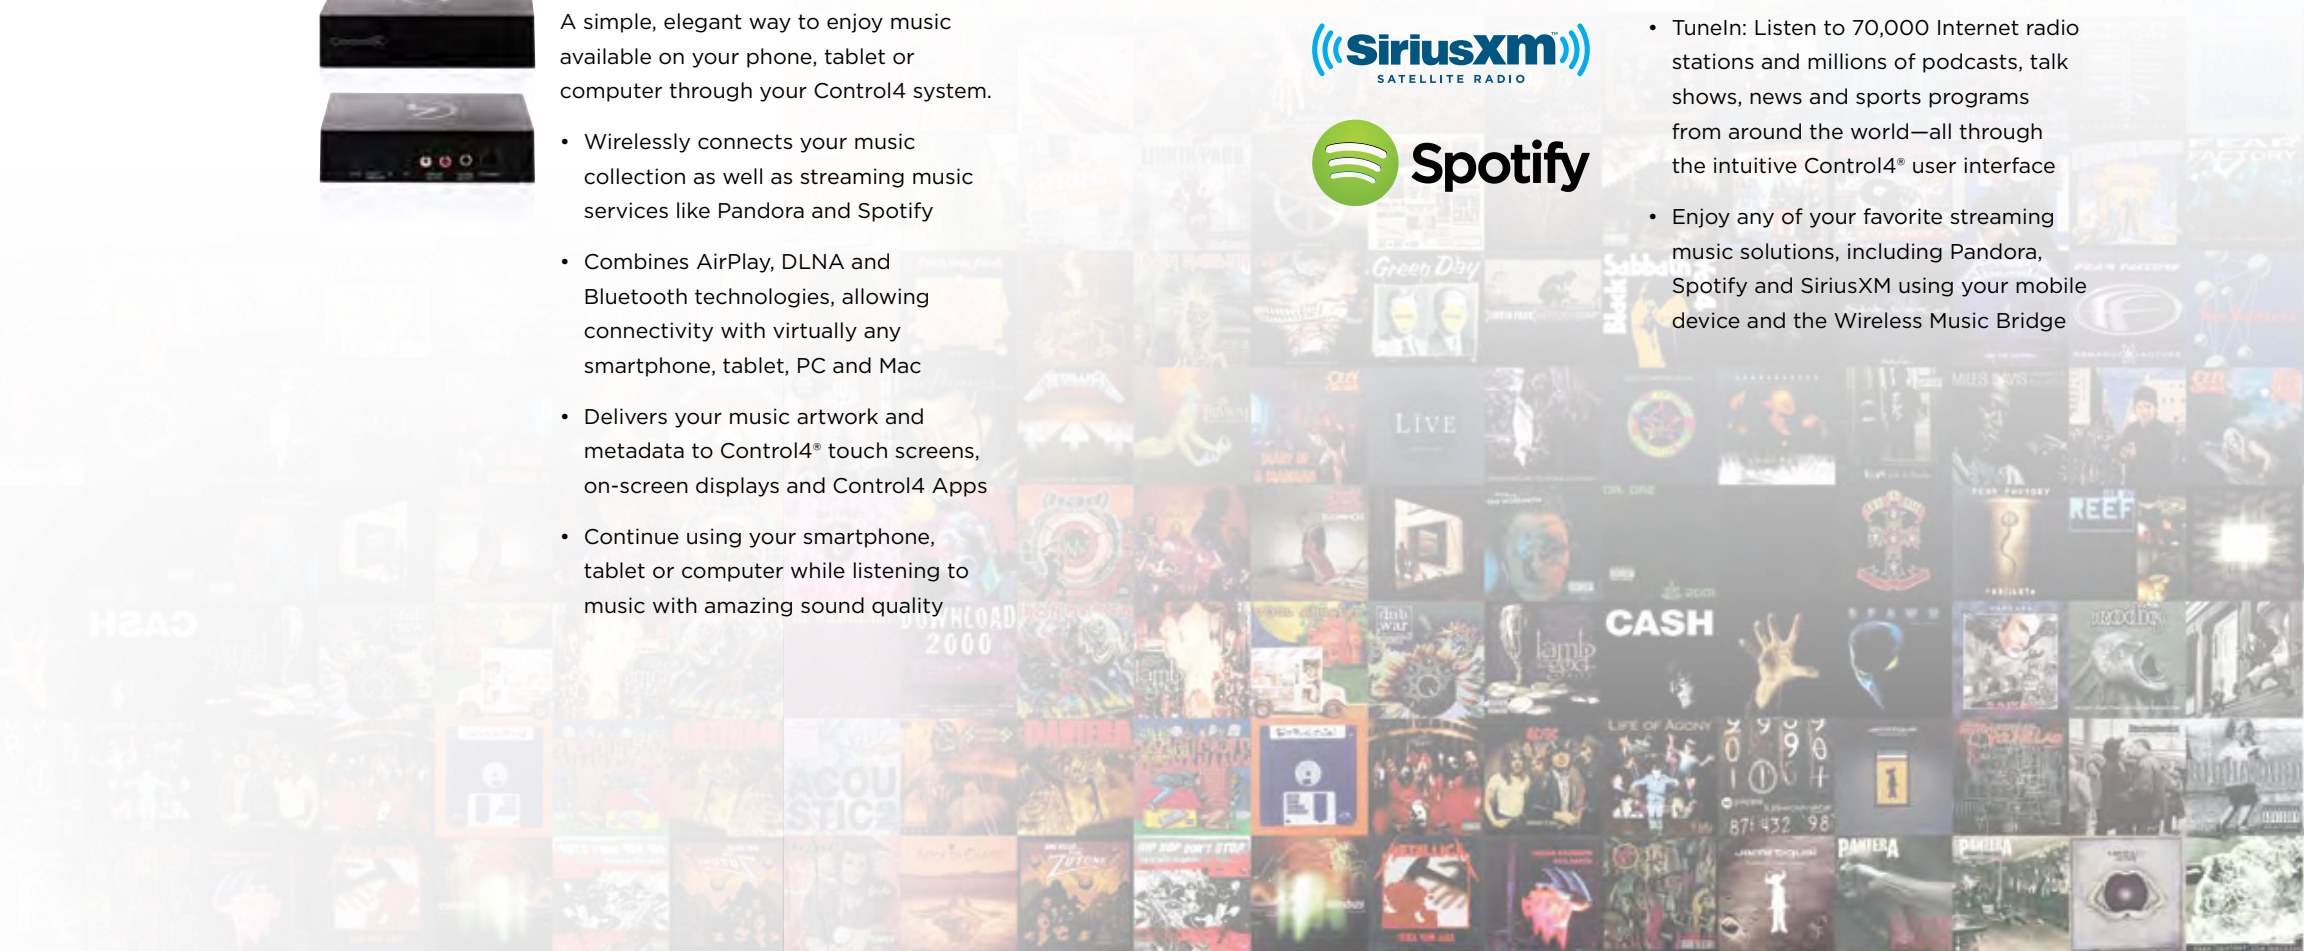

AUDIO/VIDEO PRODUCTS

Control4® Speaker Point

Send music to any room in your house over a wired or wireless connection.

- Enjoy high-quality audio in a few rooms or all of them
- One analog input source, one speaker output zone and one line-level output zone

Control4® Wireless Music Bridge

A simple, elegant way to enjoy music available on your phone, tablet or computer through your Control4 system.

- Wirelessly connects your music collection as well as streaming music services like Pandora and Spotify
- Combines AirPlay, DLNA and Bluetooth technologies, allowing connectivity with virtually any smartphone, tablet, PC and Mac
- Delivers your music artwork and metadata to Control4® touch screens, on-screen displays and Control4 Apps
- Continue using your smartphone, tablet or computer while listening to music with amazing sound quality

Streaming Music Services

Enjoy your favorite online music through your Control4 system.

- Napster: Enjoy more than 15 million songs in every music genre—from the latest releases to your personal favorites
- Rhapsody: Access more than 15 million Rhapsody songs or playlists directly from any Control4 touch screen, TV or your smartphone or tablet
- TuneIn: Listen to 70,000 Internet radio stations and millions of podcasts, talk shows, news and sports programs from around the world—all through the intuitive Control4® user interface
- Enjoy any of your favorite streaming music solutions, including Pandora, Spotify and SiriusXM using your mobile device and the Wireless Music Bridge